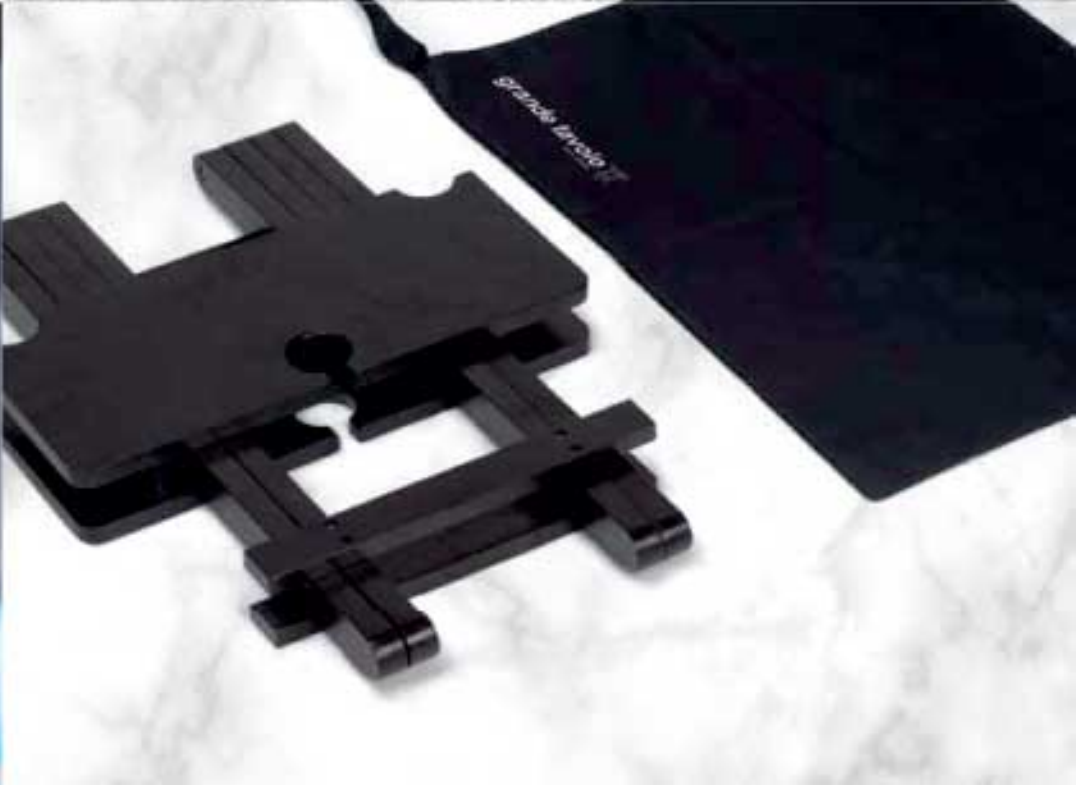

ROLL TABLE (PORT)

Foldable/packable - roll out poplar hardwood table
 Tool free assembly, 11 x fixed wooden slats make up table top, 2 x wooden tension stretches,
 4 x screw in legs with rubber protectors (2.5cm Dia.)
 Supplied: in a 600D two tone carry bag with shoulder strap (80cm W x 27cm H)
 Dimensions: Assembled: 69cm W x 42cm H x 67cm D
 Decoration area: Table Top: 40mm W x 60mm H, Carry Bag: 150mm W x 300mm H

LUNGO TAVOLO TABLE (POLTT)

Foldable/packable - Bamboo alfresco table with integrated holders for eight
 stemmed glass and two bottles
 Supplied: in a 600D grey zippered carry bag with black shoulder straps
 (112 cm W x 30cm H x 6.5cm D)
 Dimensions: Assembled: 110cm W x 25cm H x 30cm D,
 Folded: 110cm W x 3.5cm H x 30cm D
 Decoration area: Table Top: 40mm W x 60mm H,
 Carry Bag: 300mm W x 200mm H