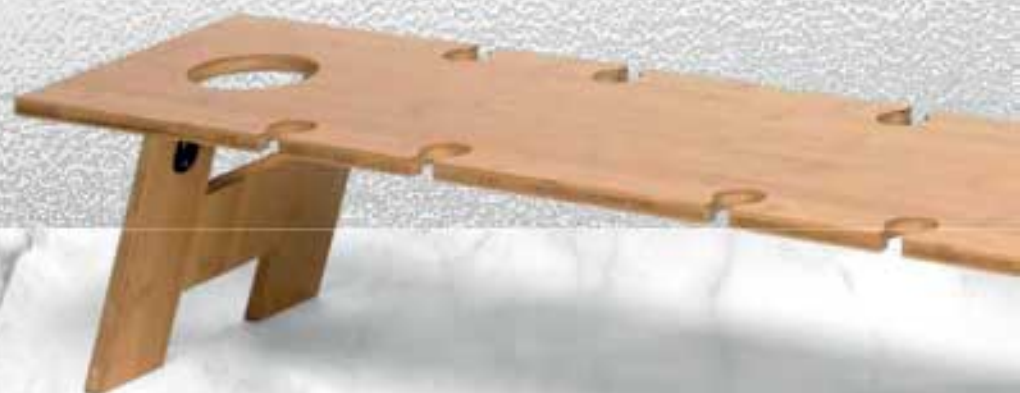

LUNGO TAVOLO TABLE (POLTT)

Foldable/packable - Bamboo alfresco table with integrated holders for eight
stemmed glass and two bottles
Supplied: in a 600D grey zippered carry bag with black shoulder straps
(112 cm W x 30cm H x 6.5cm D)
Dimensions: Assembled: 110cm W x 25cm H x 30cm D,
Folded: 110cm W x 3.5cm H x 30cm D
Decoration area: Table Top: 40mm W x 60mm H,
Carry Bag: 300mm W x 200mm H