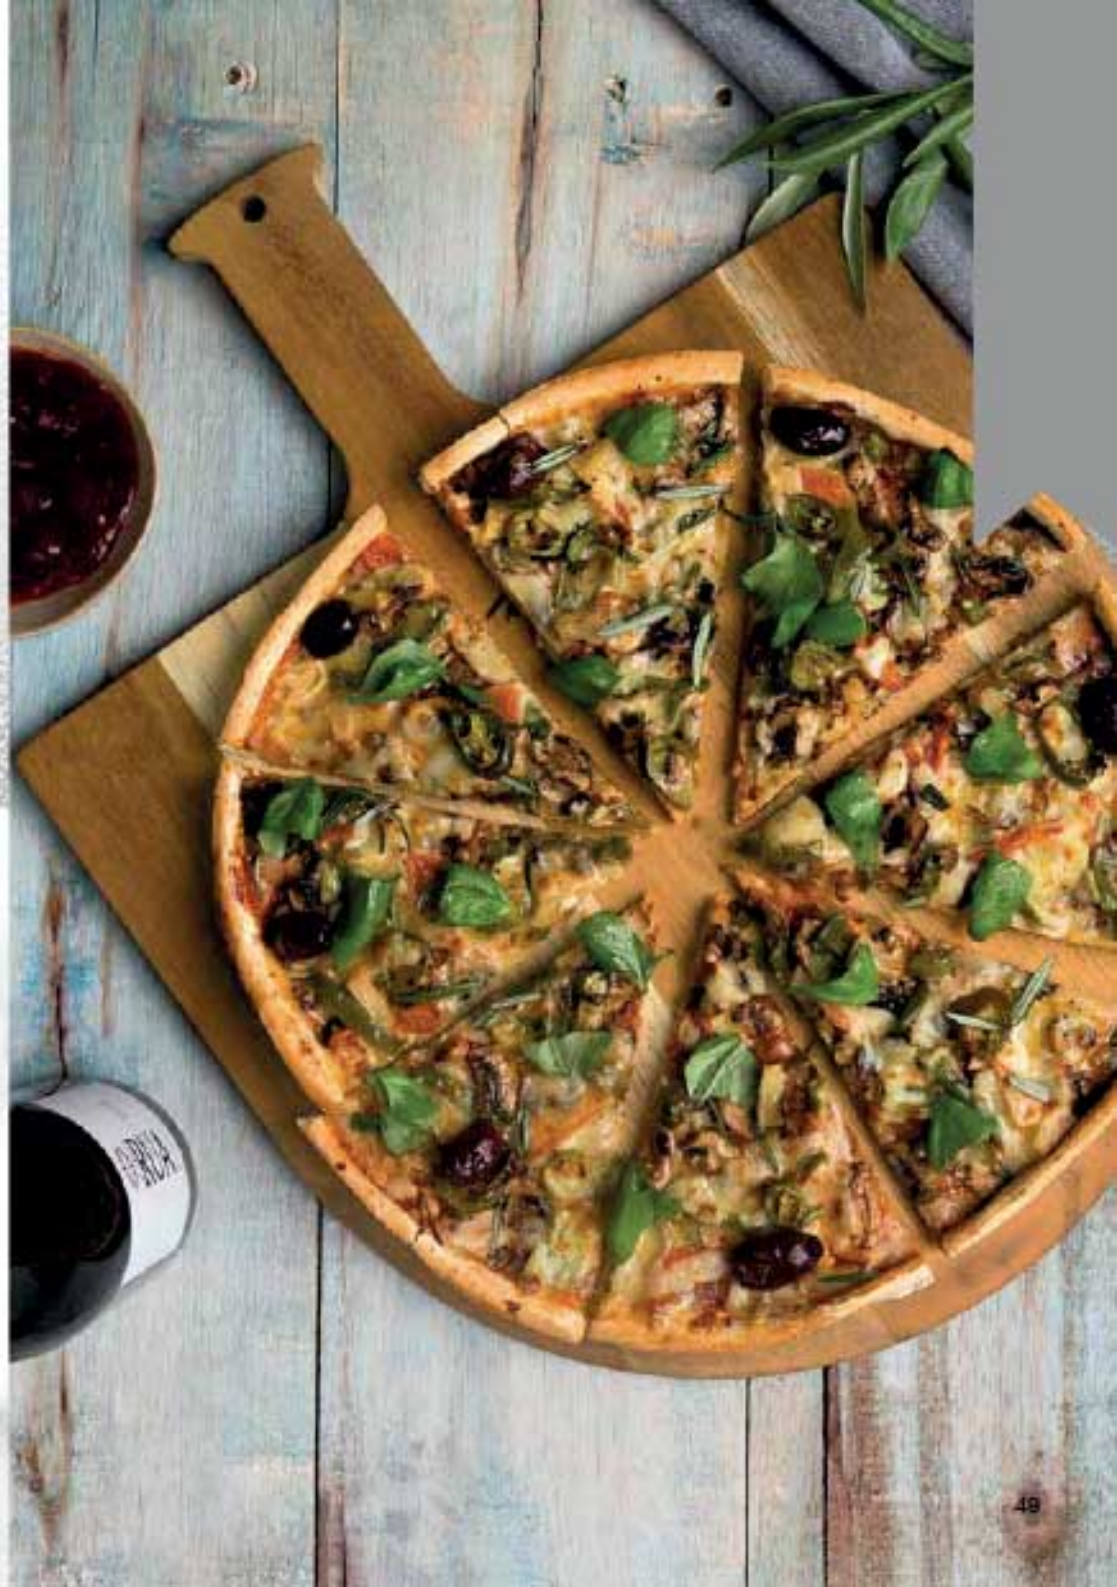

PIZZA PEEL SET (POPPI)

Plantation grown Acacia hardwood board with FDA grade food oil finish
Board with beveled edge and integrated carry handle
Each board displays its own character through its unique wood grain and subtle patina finish
Stainless steel pizza cutter
Leather loop attached to handle for hanging
Supplied: in a black powder coated two part presentation box (53cm W x 3.5cm H x 37.5cm D)
Dimensions: Board: 37cm / 49cm W x 1.5cm H x 36cm D, Cutter: 36cm W x 10cm D
Decoration area: Board: 60mm W x 50mm H, Cutter: 60mm W x 50mm H