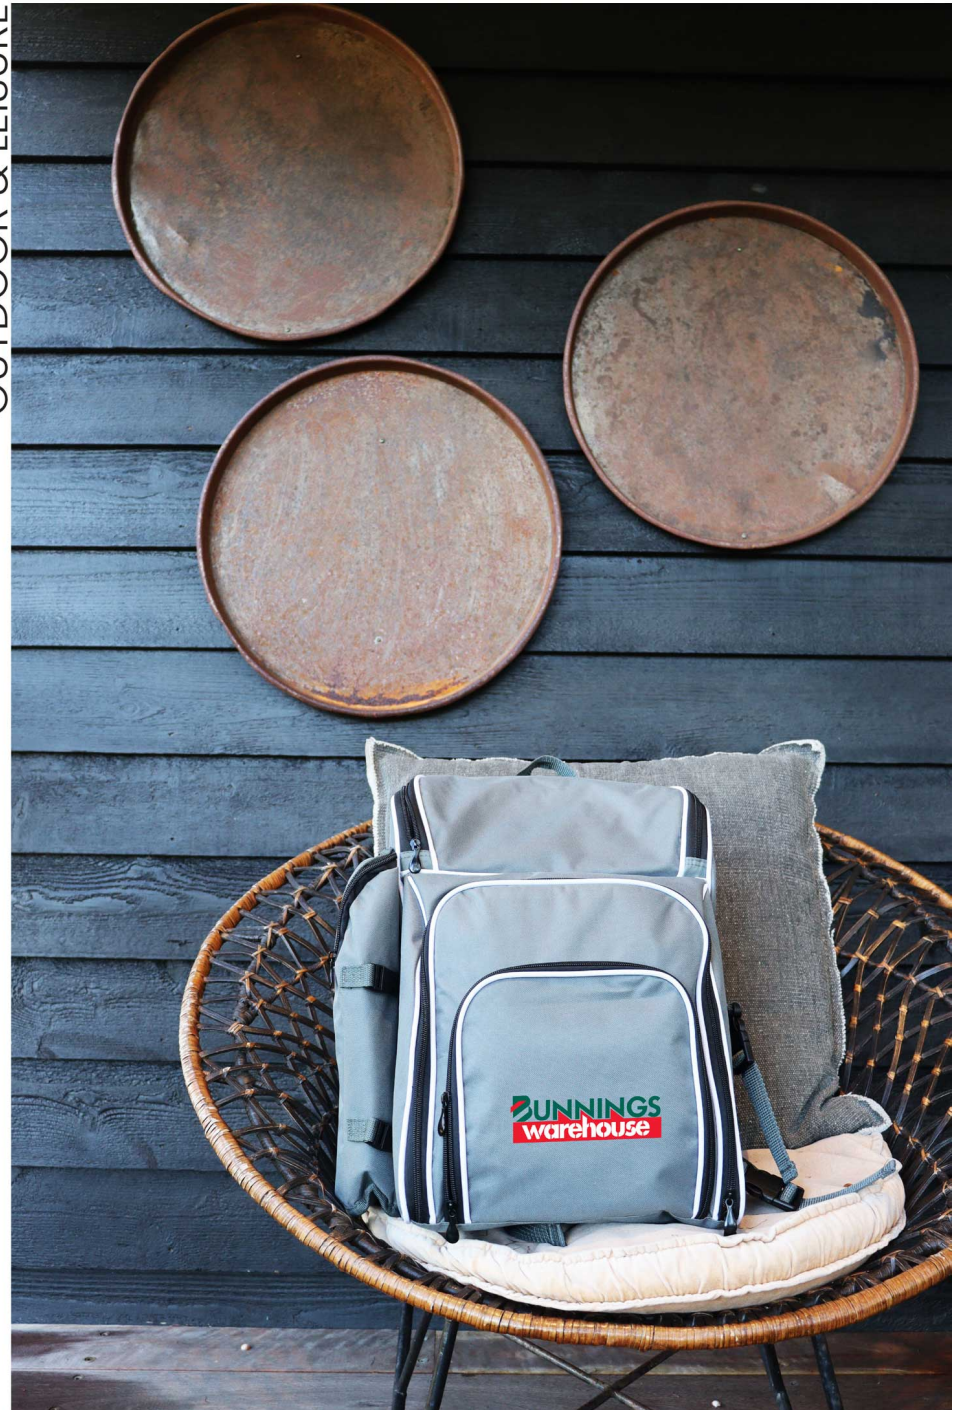

Material: Stainless Steel, Ceramic Grinder & ASB with Rubber Coating
Dimensions: 220mm L x 70mm Lower Dia.

- Beige/Caramel
- Dove/Steel

OUTDOOR & LEISURE