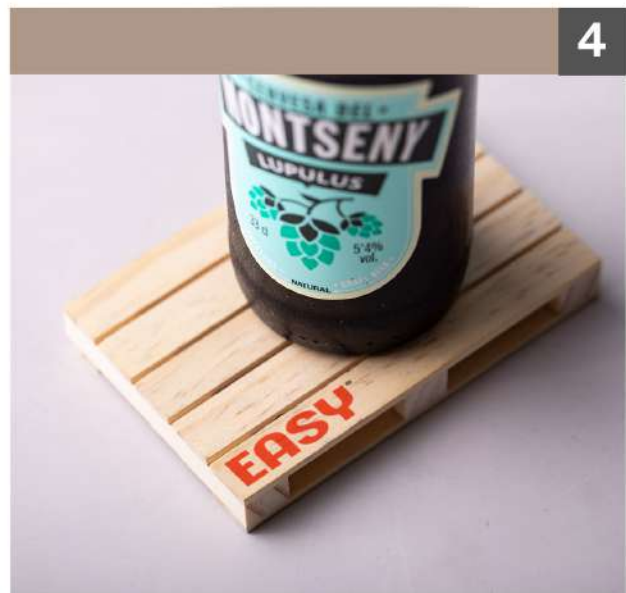

4

1

MAGNET PHOTO

Magnetized photo frame made in 185g/m2 recycled cardboard, for photos in size 8,5x9 cm.

item code: ESK1016

2

WEATHER STATION

House-shaped bamboo weather station with suction cup on the back. With this thermometer you always know the temperature inside your home.

item code: ES8646

3

SUDOKU

Deluxe wooden sudoku board. Includes 99 numbered wooden tiles. Game guide included with instructions, puzzles & solutions.

item code: ES3976

4

PALLET COASTER

Eye catching, nature line coaster in the shape of a pallet and in natural wood.

item code: ES5726