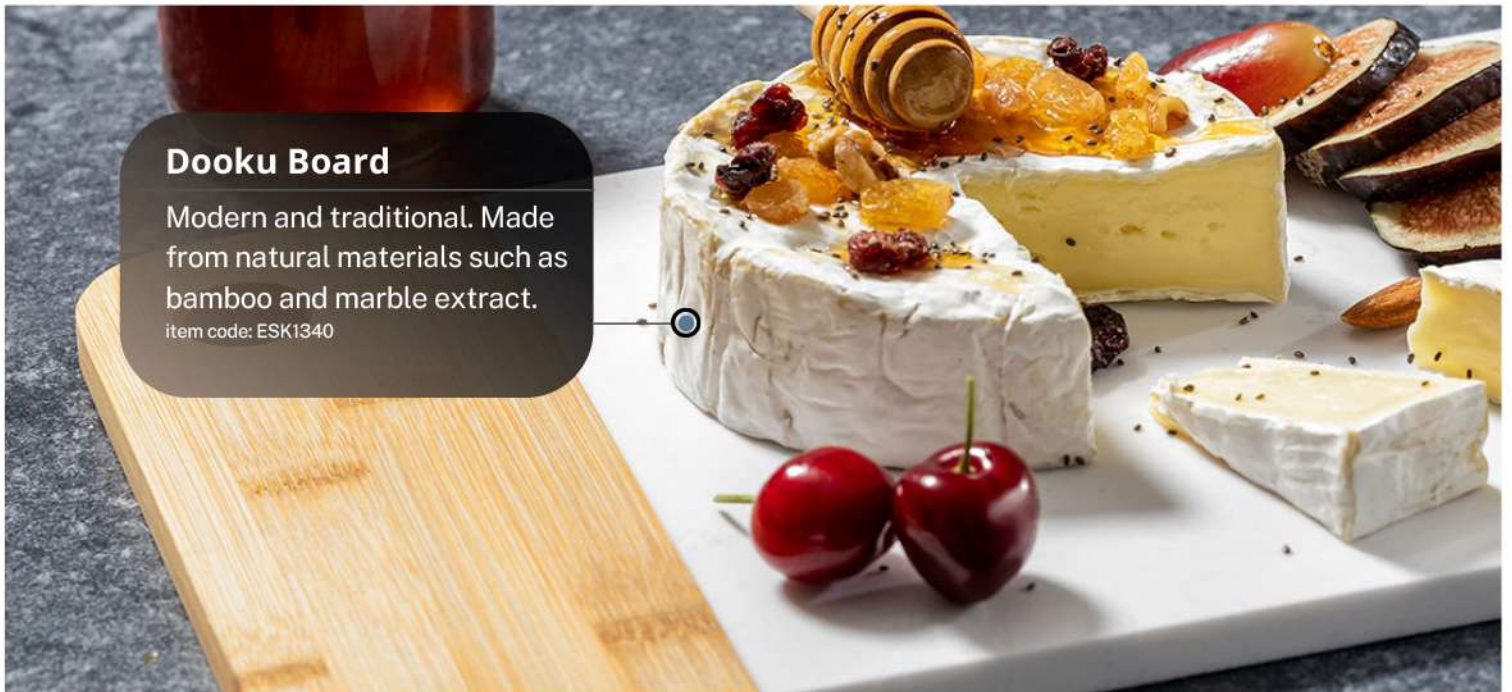

Sisim Board

Board made in a combination of bamboo and slate materials. With removable slate board.

item code: ES4146

Sharp Chef

Cutting board set made from bamboo with 3 sharpened knives.

item code: ES8926

Dooku Board

Modern and traditional. Made from natural materials such as bamboo and marble extract.

item code: ESK1340

Bread Board

Bamboo bread board and knife set. Including cutting board and Stainless steel bread knife