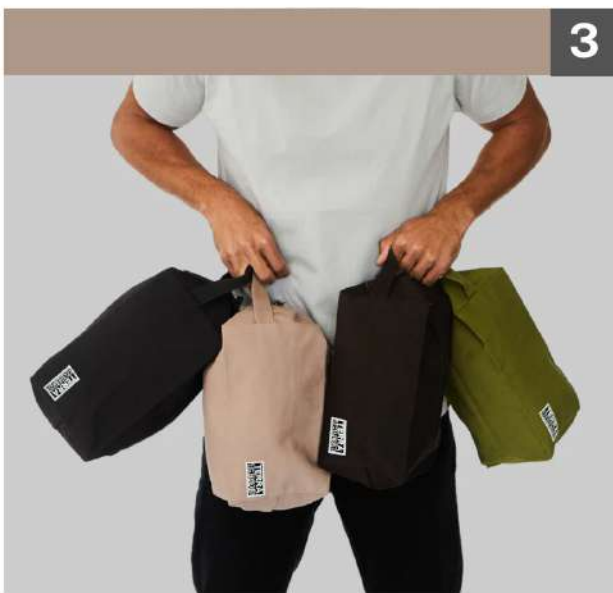

Make a Positive Impact

With each purchase, you can make a meaningful difference in the world. Terra Thread prioritizes people and the planet, ensuring every step, from organic farms to your arms, is aligned with sustainability and ethical practices.

1

EARTH BACKPACK

Need a backpack that's both sustainable and practical for everyday use, outdoor activities
item code: ES3166

2

DUFFLE

Nothing beats the simplicity and functionality of a good duffel bag —
item code: ESK1357

3

TOILETRY BAG

We built our toiletry bag out of heavy-duty 14-oz Fairtrade organic cotton, making it the most eco-friendly toiletry bag.
item code: ES1466

4

TOTE

What makes the Executive such a great work tote bag? It's large enough to fit all your accessories
item code: ESK4840