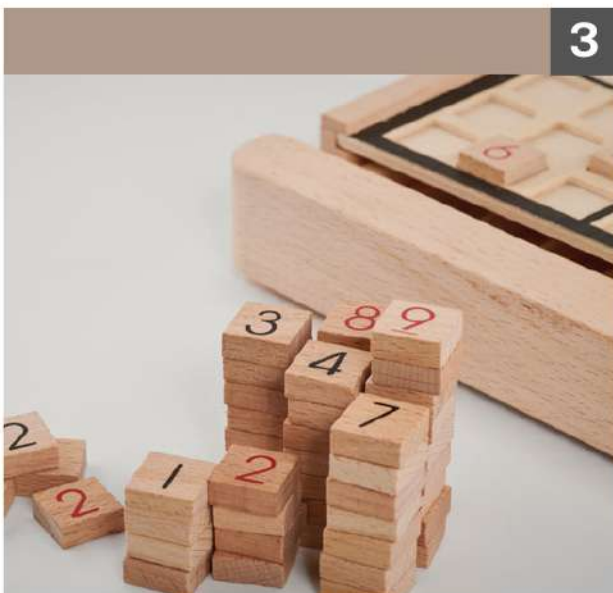

1

2

3

4

1

MAGNET PHOTO

Magnetized photo frame made in 185g/m2 recycled cardboard, for photos in size 8,5x9 cm.

item code: ESK1016

2

WEATHER STATION

House-shaped bamboo weather station with suction cup on the back. With this thermometer you always know the temperature inside your home.

item code: ES8646

3

SUDOKU

Deluxe wooden sudoku board. Includes 99 numbered wooden tiles. Game guide included with instructions, puzzles & solutions.

item code: ES3976

4

PALLET COASTER

Eye catching, nature line coaster in the shape of a pallet and in natural wood.

item code: ES5726